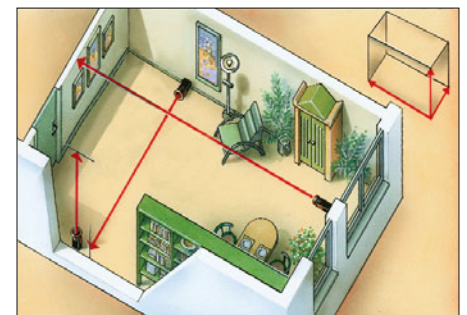

MeterMaster Pro Laser

36 meter
DOUBLE
DISTANCE
Calculation

Ultrasonic for measuring – Laser for focusing.

MeterMaster Pro Laser

Absolutely sure: Exact focusing of the target area through precise match between the laser circle and the ultrasonic measuring range.

Uniquely universal: Bigger range – 36 m and more – thanks to intelligent computation functions.

Incredibly versatile: The timer function and reference mode open up new possibilities, e.g. for measuring in inaccessible locations or the alignment of objects.

Surprisingly simple: Many direct buttons ensure uncomplicated handling. So both areas $x \cdot y$ (m²) and volumes $x \cdot y \cdot z$ (m³) can be calculated with astonishing ease and precision.

Exact measurement at any room temperature – climate-related changes in ultrasonic velocity are automatically corrected by the electronics. Measuring range 60 cm - 18 m, accuracy < 0,5 %. **Incl.:** 9 V battery.